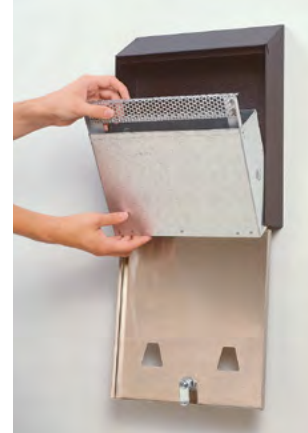

**Smokers' Station®
Wall Mount**

Simply snuff out cigarettes on the extinguishing screen and drop into the receptacle.

- Recessed extinguishing screen prevents ashes from falling to the ground
- Heavy-gauge, hot-dipped galvanized, powder-coated, or stainless steel
- Mounting hardware included
- Keyed camlock helps prevent tampering

FGR1012EBK / FGR1012SS

Easy emptying.

Smokers' Station® Wall Mount

NO.	COLOR	DESCRIPTION	CAPACITY (GAL)	CAPACITY (LITERS)	U.S. DIMENSIONS	U.S. SHIP WT/CTN	METRIC DIMENSIONS	METRIC SHIP WT/CTN
FGR1012	SS	Smokers' Station® Wall-Mount Urn w/ Keyed Cam Lock	N/A	N/A	10" w x 12.5" h	7.0 lb	25.4 cm x 31.8 cm	3.2 kg
FGR1012E	BK	Smokers' Station® Wall-Mount Urn w/ Keyed Cam Lock	N/A	N/A	10" w x 12.5" h	7.0 lb	25.4 cm x 31.8 cm	3.2 kg

Black (BK), Stainless Steel (SS)

Classic Smoking Urns and Accessories

Perfect in lobbies and hallways.

- Available with side opening for Class A refuse collection
- One-piece, wall-mounted smoking urn is easy to empty and clean