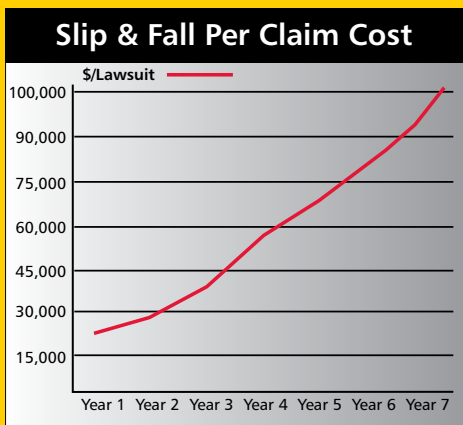

# The Importance of Safety to Businesses

Every year slip, trip, and fall accidents cost U.S. businesses over \$100,000 per lawsuit.

Source: Nat'l Floor Safety Institute (NFSI)

## Stable Safety Signs

Unique "no tip" design and bold graphics quickly capture pedestrian attention.

- Folds for convenient storage and transport on Janitor Cart (FG617388) or Rim Caddy (FG9W8700)
- Large, 13" warning triangle with bold graphics
- Only 1½" thick when closed
- Self-opening feet provide a wide, stable base
- Low center of gravity helps prevent tipping when bumped, kicked, or windblown
- ANSI- and OSHA-compliant color and graphics\*\*

FG9S0925

NO.	COLOR	DESCRIPTION	U.S. DIMENSIONS	U.S. SHIP WT/CTN	METRIC DIMENSIONS	METRIC SHIP WT/CTN	PACK
FG9S09DP	YEL	Stable Safety Sign with "Caution" Imprint, English, Spanish, French	Open: 26" l x 13" w x 13½" d Closed: 32½" l x 13" w x 1½" d	9.5 lb	Open: 66 cm x 33 cm x 33.6 cm Closed: 81.9 cm x 33 cm x 3.8 cm	4.3 kg	6
FG9S0925	YEL	Stable Safety Sign with International Wet Floor Symbol	Open: 26" l x 13" w x 13½" d Closed: 32½" l x 13" w x 1½" d	9.5 lb	Open: 66 cm x 33 cm x 33.6 cm Closed: 81.9 cm x 33 cm x 3.8 cm	4.3 kg	6