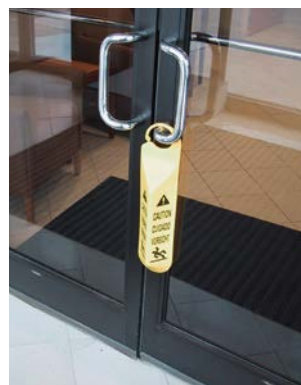

## Stable Safety Signs

Unique "no tip" design and bold graphics quickly capture pedestrian attention.

- Folds for convenient storage and transport on Janitor Cart (FG617388) or Rim Caddy (FG9W8700)
- Large, 13" warning triangle with bold graphics
- Only 1½" thick when closed
- Self-opening feet provide a wide, stable base
- Low center of gravity helps prevent tipping when bumped, kicked, or windblown
- ANSI- and OSHA-compliant color and graphics\*\*

FG9S0925

NO.	COLOR	DESCRIPTION	U.S. DIMENSIONS	U.S. SHIP WT/CTN	METRIC DIMENSIONS	METRIC SHIP WT/CTN	PACK
FG9S09DP	YEL	Stable Safety Sign with "Caution" Imprint, English, Spanish, French	Open: 26" l x 13" w x 13½" d Closed: 32½" l x 13" w x 1½" d	9.5 lb	Open: 66 cm x 33 cm x 33.6 cm Closed: 81.9 cm x 33 cm x 3.8 cm	4.3 kg	6
FG9S0925	YEL	Stable Safety Sign with International Wet Floor Symbol	Open: 26" l x 13" w x 13½" d Closed: 32½" l x 13" w x 1½" d	9.5 lb	Open: 66 cm x 33 cm x 33.6 cm Closed: 81.9 cm x 33 cm x 3.8 cm	4.3 kg	6

## Hanging Safety Sign

An essential safety sign for use in stairwells and doors.

- Flexible locking hanger keeps sign in place
- Two-sided design meets OSHA requirements
- ANSI- and OSHA-compliant color and graphics\*\*