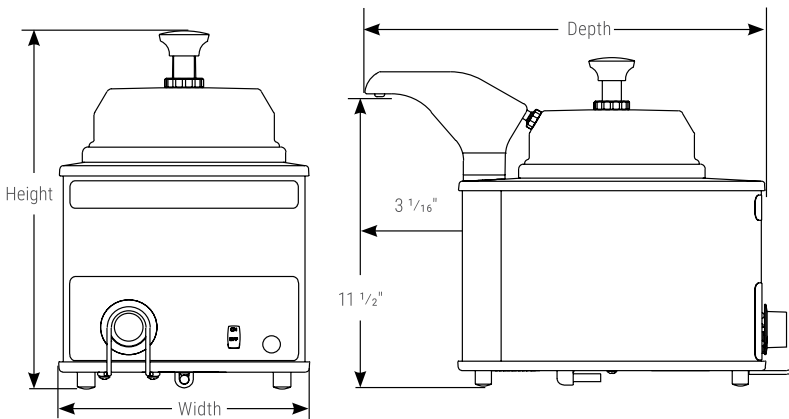

APPLICATIONS

- Theater, stadium and other amusement operations looking to dispense butter topping
- Create snack interest with merchandising graphics

DETAILS

- Precise portions keep food costs low – pump dispenses a max 1 oz portion, adjustable in $\frac{1}{8}$ oz increments
- Includes 3 qt stainless steel jar (94009)
- Keep lines moving and food costs under control with perfect portions every time
- Retain peak quality – the temperature-sensing thermostat prevents burning, and the lid holds in moisture
- Specially designed pump prevents butter from spraying
- Spout heater keeps toppings inside warm and fluid
- Merchandising magnet provides quick product identification

3 qt stainless steel jar included
94009

Your Spectators Will Savor The Experience.

SUPREME® BUTTER MERCHANDISER: MODEL BSW-SS

Server Model BSW-SS Supreme® Butter Merchandiser is constructed of stainless steel and black, thermoset plastic bottom and top panels. Dispense directly from the supplied 3 qt stainless steel jar or a manufacturer's #10 can (not included) with a stainless steel pump; 1 oz maximum portion reduces in 1/8 oz increments. A 500 watt heating element powered by an adjustable thermostat, and power is controlled by an ON/OFF rocker switch. The warmer base features a water-bath fill line, and includes a spout warmer. NSF listed. C-UL-US listed. Two-year warranty.

order amt	model/item	app	description	capacity	dims (H x W x D)	plug	voltage	watts	weight
<input type="checkbox"/>	BSW-SS 86540		warmer with butter pump (06110) & stainless steel jar (94009)	3 qt jar	13" x 8 15/16" x 15 1/2"		120 AC	517	16 lb