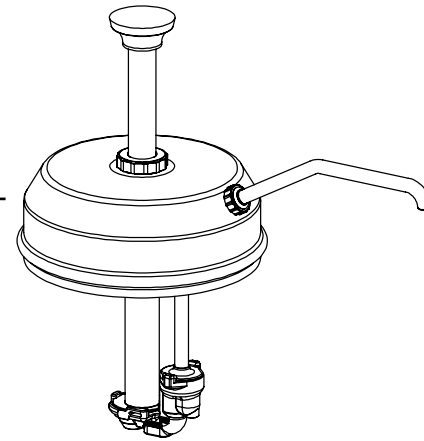

82110

FSP Topping Warmer 230V

Complete View for Reference

PUMP
81320

STAINLESS JAR
94009

SPACER
82063

BASE ONLY FOR FS & FSP
81020

FINAL & BASE ONLY TABULATION