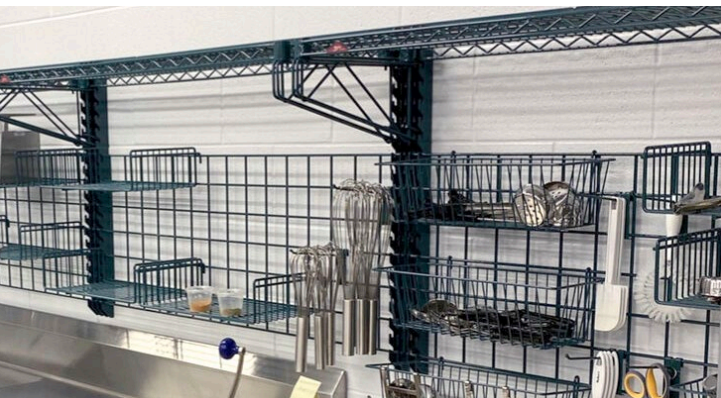

Wall-to-wall efficiency.

A unique storage and workstation system for often underutilized wall space.

Perfect for:

- Prep Areas
- Storage Rooms
- Janitorial Supply
- Above Sinks, Worktables or Equipment

Green Metroseal Epoxy Finish with Microban

Gray Metroseal Epoxy Finish with Microban

Flexible, Robust Design:

Wall tracks and uprights are designed to interface with wood studs, plywood, concrete, and other suitable wall structures.

Easy to Adapt:

Uprights and grid brackets can be easily repositioned along the track before being fastened to the wall. Shelves and accessories are easy to add and remove.

Easy to Install:

Once the tracks are installed level, shelving and task stations can be quickly configured.

Easy to Clean:

Shelves, shelf supports, and grids can easily be removed for thorough cleaning of walls. Wall tracks and uprights can easily be wiped clean.

Durable Finishes:

Super Erecta with Metroseal Green & Gray epoxy finishes for all environments with built-in Microban® antimicrobial product protection.