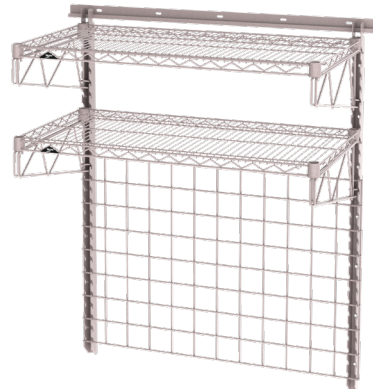

Shelf Size: 18" x 36" (457 x 914mm)

Grid Size: 18" x 36" (457 x 914mm)

Medium-Duty Task Station (Green)

Cat. No. SWK36-1

(1) Wall Track, (2) Uprights (1) Super Erecta Shelf, (2) Single Shelf Supports, (1) Wire Grid

Overall dimensions: 40" L x 31¹/₄" H (1016 x 793mm)

Shelf Size: 18" x 36" (457 x 914mm)

Grid Size: 18" x 36" (457 x 914mm)

Medium-Duty 2-Tier Task Station (Gray)

Cat. No. SWK36-2TNA-K4

(1) Wall Track, (2) Uprights (2) Super Erecta Shelves, (4) Single Shelf Supports, (1) Wire Grid

Overall dimensions: 40" L x 44³/₄" H (1016 x 1137mm)

Shelf Size: 18" x 36" (457 x 914mm)

Grid Size: 18" x 36" (457 x 914mm)

Standard-Duty Task Station —

Cat. No. SWK36-2

(1) Wall Track, (2) Grid Brackets (1) Grid Shelf, (1) Wire Grid

Overall dimensions: 40" L x 39¹¹/₁₆" H (1016 x 1008mm)

Shelf Size: 18" x 36" (457 x 914mm)

Grid Size: 30" x 36" (762 x 914mm)