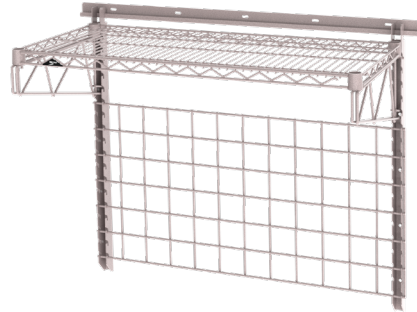

Gray Metroseal Epoxy Finish with Microban

Flexible, Robust Design:

Wall tracks and uprights are designed to interface with wood studs, plywood, concrete, and other suitable wall structures.

Easy to Adapt:

Easy to Clean:

Shelves, shelf supports, and grids can easily be removed for thorough cleaning of walls. Wall tracks and uprights can easily be wiped clean.

Durable Finishes:

Super Erecta with Metroseal Green & Gray epoxy finishes for all environments with built-in Microban® antimicrobial product protection.

Easy Order Starter Kits

Medium-Duty Task Station (Gray)

Cat. No. SWK36-1TNA-K4

(1) Wall Track, (2) Uprights (1) Super Erecta Shelf, (2) Single Shelf Supports, (1) Wire Grid

Overall dimensions: 40" L x 31¹/₄" H (1016 x 793mm)

Shelf Size: 18" x 36" (457 x 914mm)

Grid Size: 18" x 36" (457 x 914mm)

Medium-Duty Task Station (Green)

Cat. No. SWK36-1

(1) Wall Track, (2) Uprights (1) Super Erecta Shelf, (2) Single Shelf Supports, (1) Wire Grid